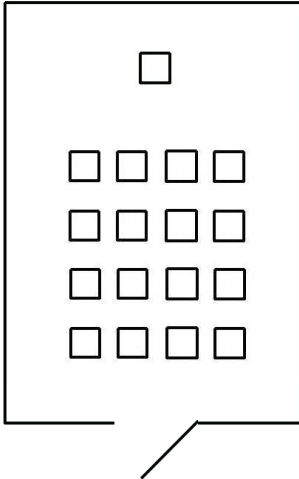

Peter Ablinger

Smoke Setector, Smoke

premiere

a small room
an unfriendly room
concrete box
maybe no windows
ugly light

4x4 chairs in rows (or 3x3, or 5x5)
on a pedestal:

a smoke detector with incense stick under a transparent bell

when the audience is seated, someone comes, lights the incense stick and leaves the room.

The bell fills with smoke: the smoke detector sounds (unbearable!). The audience (presumably) flees the room.

End.