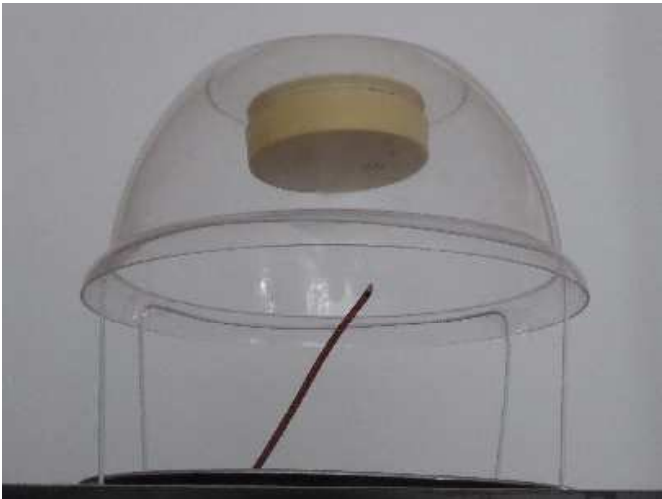

Peter Ablinger

Smoke Setector, Smoke

premiere

a small room
an unfriendly room
concrete box
maybe no windows
ugly light

4x4 chairs in rows (or 3x3, or 5x5)
on a pedestal:

a smoke detector with incense stick under a transparent bell

when the audience is seated, someone comes, lights the incense stick and leaves the room.

The bell fills with smoke: the smoke detector sounds (unbearable!). The audience (presumably) flees the room.

End.